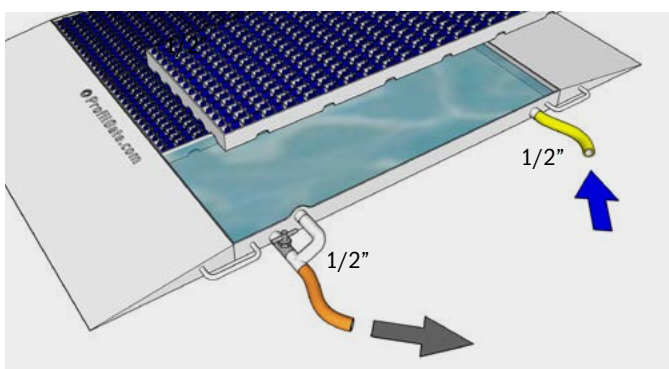

ProfilGate® sti p45 aqua [portable]

The professional answer to disinfect footwear and wheels

- Mobile, simply roll into place
- Rapid deployment, no installation needed
- Fill with disinfectant or dry brush
- Active cleaning, patented brush design
- Built for the life of your facility